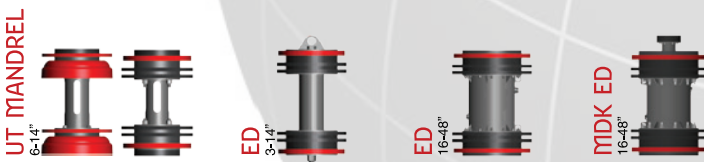

ProVex®
(Medium Density)

Double Dish

ALL URETHANE

SCRAPER CUP

BI-DIRECTIONAL

REPLACEMENT PARTS

BRUSHES

HDPE-PB