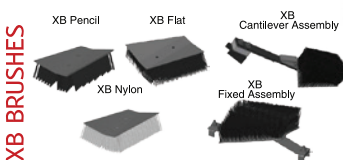

HDCC
(Heavy Density, Criss Cross)

FOAM OPTIONS

Handling Ropes (one end or both)
 No Urethane Coating
 Urethane Coating on Both Ends
 Custom Sizing

Transmitter Cavity
 Double Dish
 Double Nose
 Foam Balls

ProVex®
(Medium Density)

Double Dish

ALL URETHANE

SCRAPER CUP

BI-DIRECTIONAL

REPLACEMENT PARTS

BRUSHES

HDPE-PB

BB FLAT

INTEGRITY XB

OTHER

GAUGE PLATES

Custom Urethane:
 - Digtube Ends
 - Bridge Gate Gaskets
 - Rollers / Bumpers
 - Sheets
 - Sizing Rings
 - Dust Bags