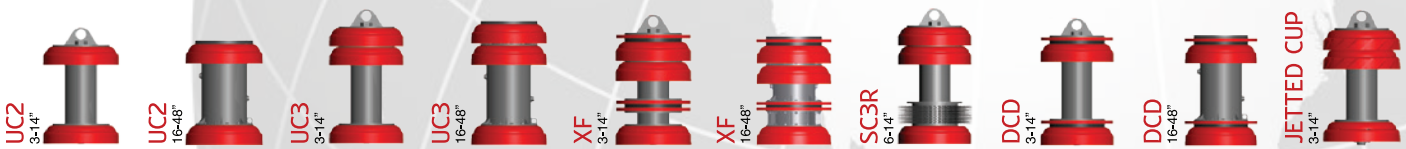

ProVex®
(Medium Density)

Double Dish

ALL URETHANE

SCRAPER CUP

BI-DIRECTIONAL

REPLACEMENT PARTS

BRUSHES

HDPE-PB